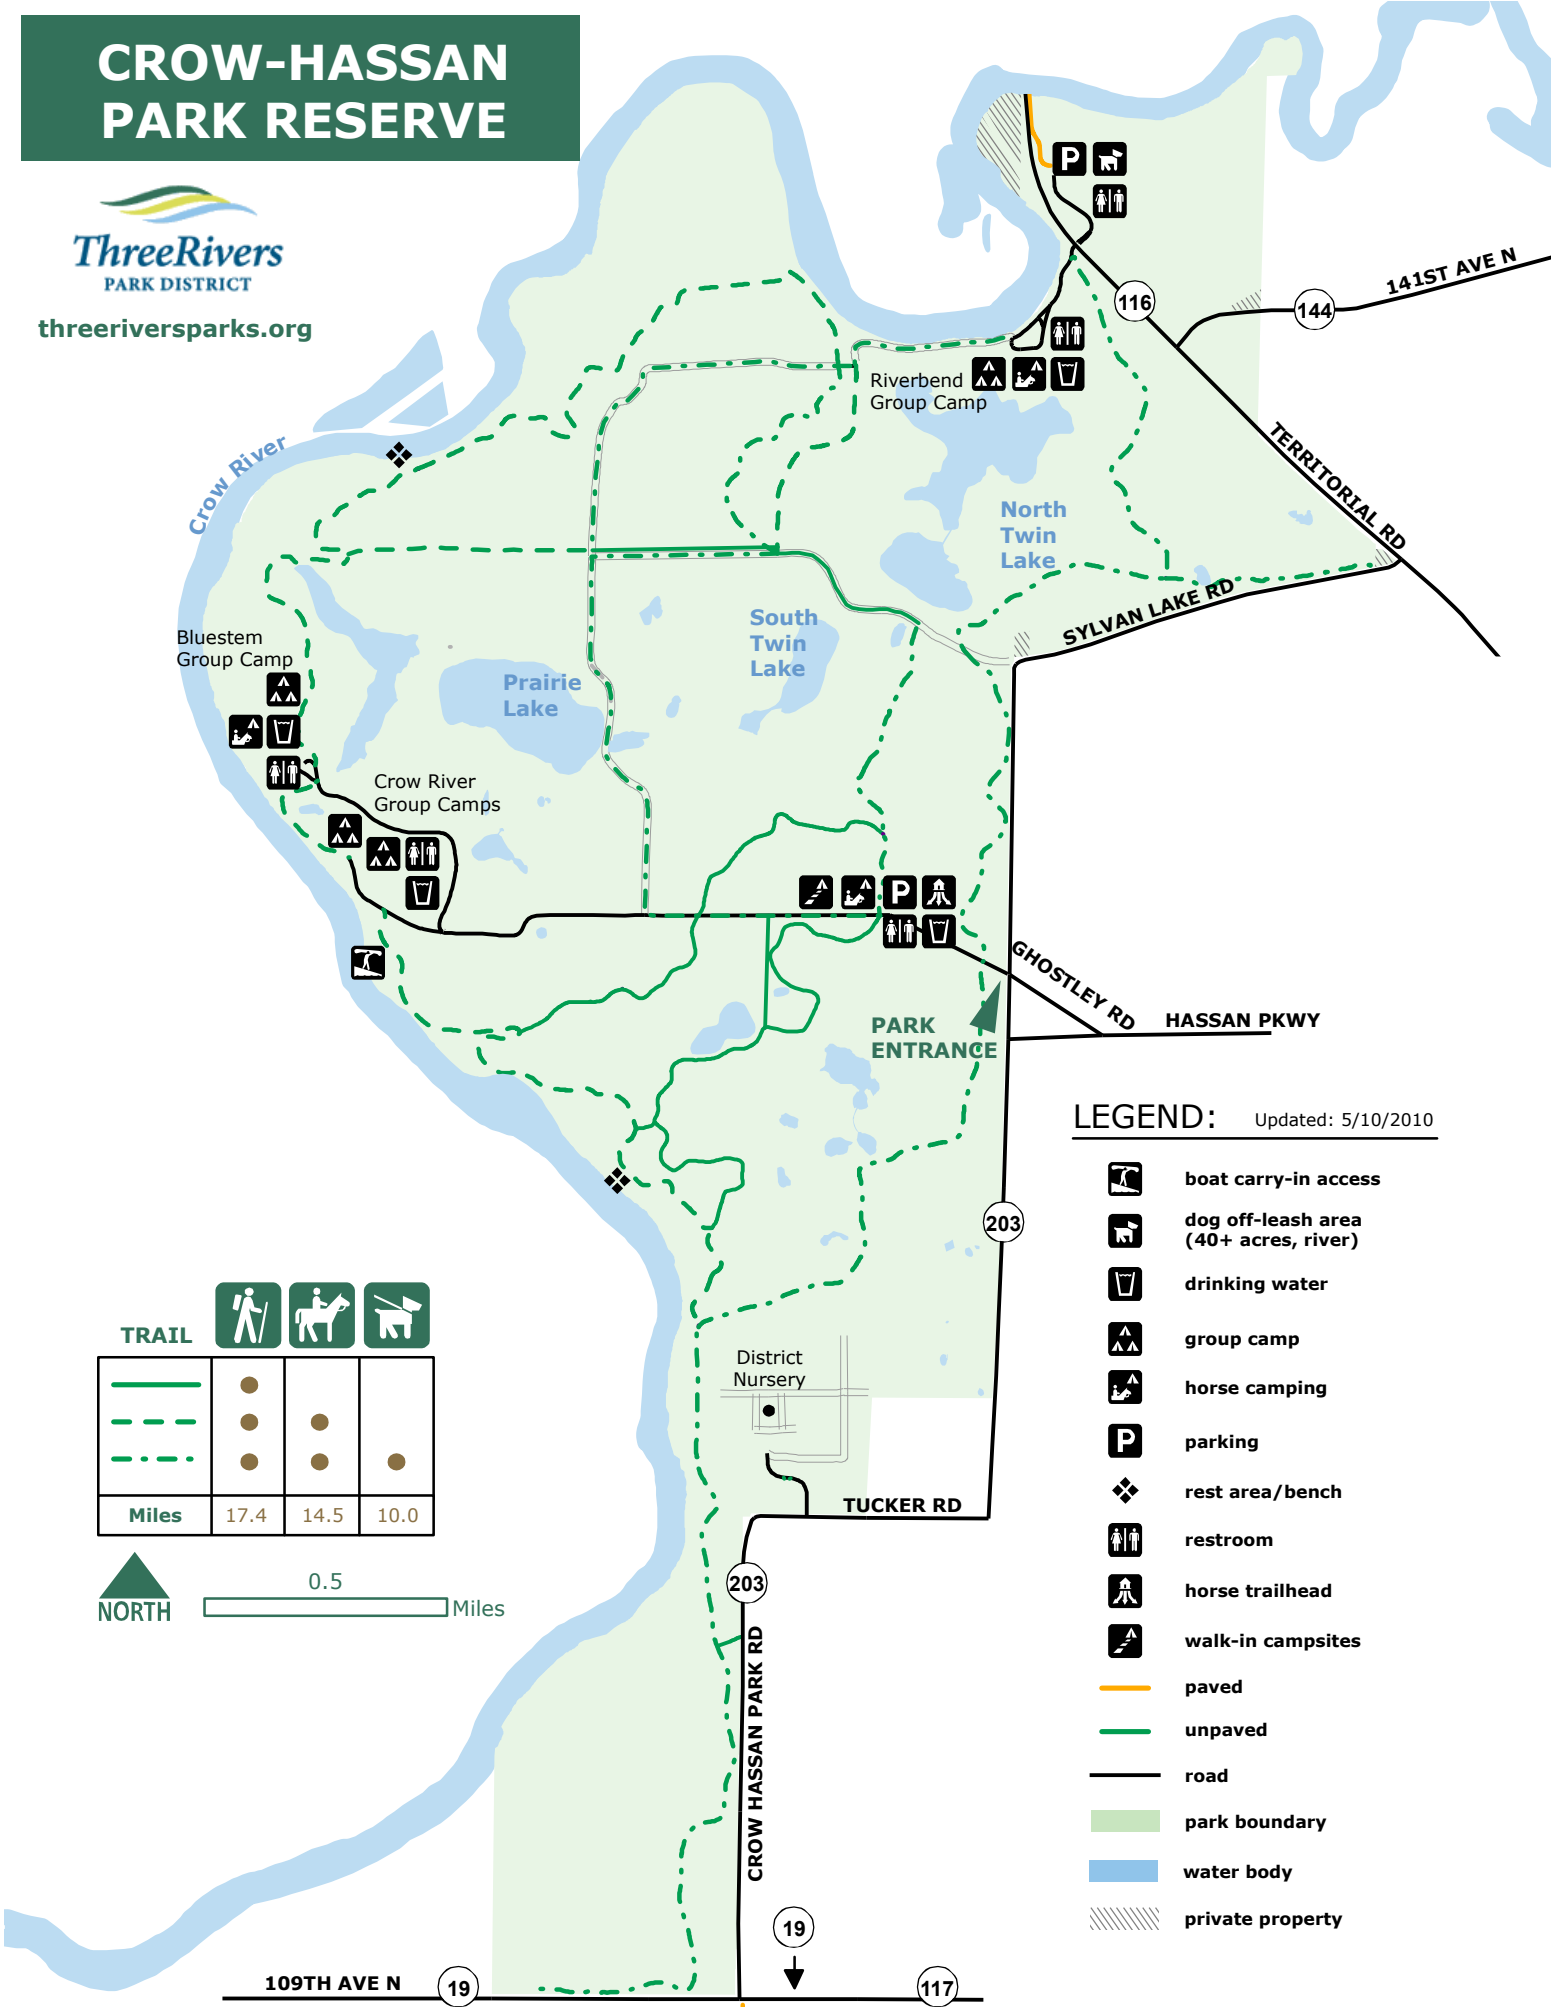

CROW-HASSAN PARK RESERVE

threeriversparks.org

TRAIL

| | ● | | |
|--------------|------|------|------|
| | ● | ● | |
| | ● | ● | ● |
| Miles | 17.4 | 14.5 | 10.0 |

LEGEND: Updated: 5/10/2010

- boat carry-in access
- dog off-leash area (40+ acres, river)
- drinking water
- group camp
- horse camping
- parking
- rest area/bench
- restroom
- horse trailhead
- walk-in campsites
- paved
- unpaved
- road
- park boundary
- water body
- private property